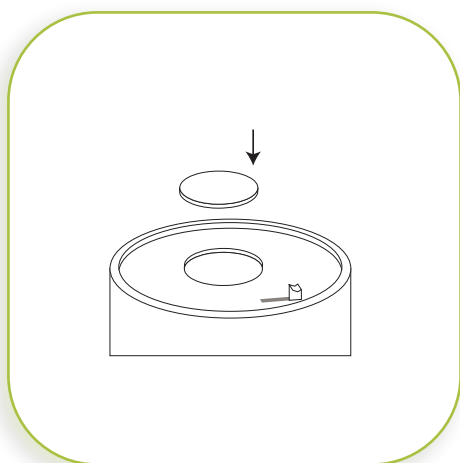

WHAT WE PROVIDE

- 25 Flameless Tea Lights
- 25 CR2032MAX Batteries (One Per Tea Light)

1

BATTERY INSTALLATION

Each tea light works with 1 x CR2032MAX battery (included). The battery compartment is located on the bottom of the tea light. Secure battery compartment before use.