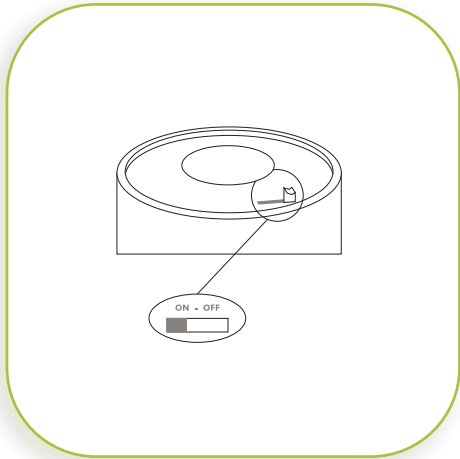

STEP BY STEP INSTRUCTIONS

Before turning on your tea lights, remove the battery tab from the battery compartment (located on the bottom of the tea lights), thereby activating the battery.

WHAT WE PROVIDE

- 25 Flameless Tea Lights
- 25 CR2032MAX Batteries (One Per Tea Light)

1

BATTERY INSTALLATION

Each tea light works with 1 x CR2032MAX battery (included). The battery compartment is located on the bottom of the tea light. Secure battery compartment before use.

2

ON/OFF SWITCH

The ON/OFF switch is located on the bottom of the tea light, below the battery compartment.