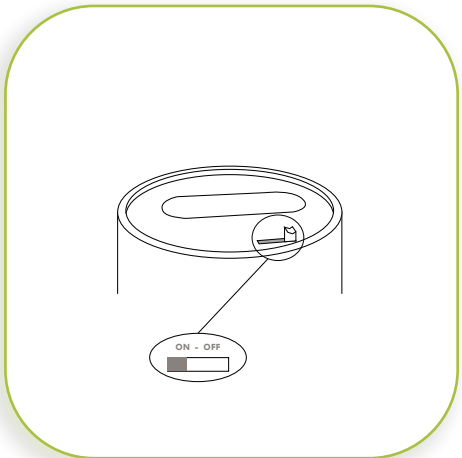

## WHAT WE PROVIDE

- Four Infinity Wick Collection Matte Gold Slim Pillar Candles (2- 2"x 7", 2- 2"x 9")
- 8 AA Batteries (2 Per Candle)
- 6 Button Remote Control

## STEP BY STEP INSTRUCTIONS

Before turning on your candles, **locate the batteries packed in a small white box**. Then remove the plastic from around the batteries and insert them into the battery compartment.

## BATTERY INSTALLATION

The candles each work with 2 x AA batteries. The battery compartment is located on the bottom of the candle. To install new batteries, remove the panel on the bottom. Batteries should be inserted with the correct polarity as indicated (+/-) and secure battery compartment before use.