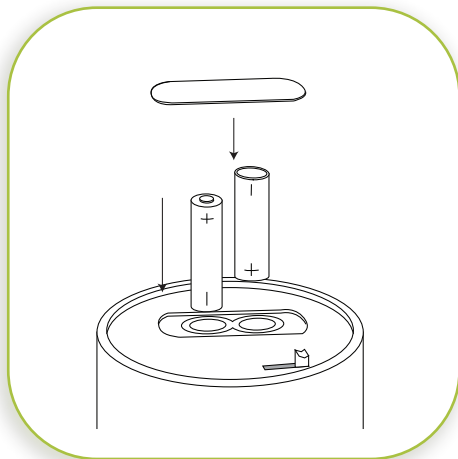

STEP BY STEP INSTRUCTIONS

Before turning on your candles, **locate the batteries packed in a small white box**. Then remove the plastic from around the batteries and insert them into the battery compartment.