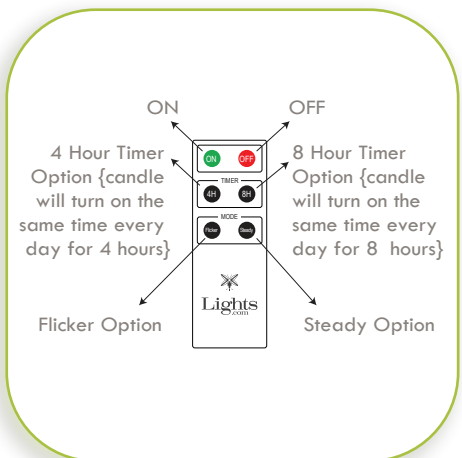

3

REMOTE FUNCTIONS

The candle switch must be turned to "ON" in order for the remote control to function.