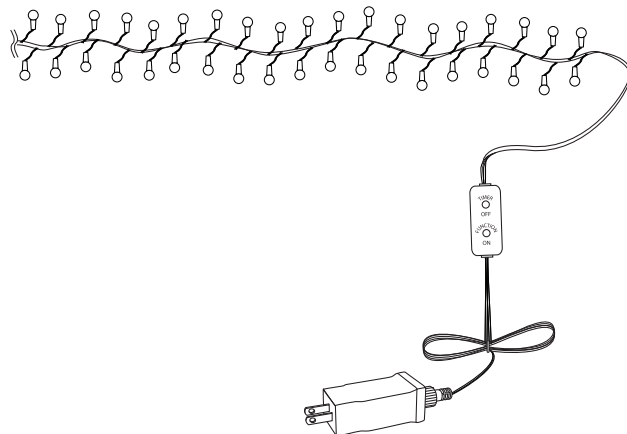

### IMPORTANT

Before operating your LampLust Cosmic Cluster Lights, please make sure that you carefully read through these instruction sheets.

**NOTE:** The important safeguards and instructions that appear in this manual are not meant to cover all possible conditions and situations that may occur. It must be understood that common sense, caution and care are factors that can't be built into any product. This approach must be used by the person(s) caring for and operating the string lights.

### GENERAL INFORMATION

The string lights are suitable for indoor and covered outdoor use. DO NOT attempt to replace or repair any damaged cable parts. After use, ensure the string light set is clean and dry before storage.

DO NOT DISPOSE OF IN FIRE. Please dispose at your local recycling facility.

DO NOT submerge any part of the string lights in water.

### STEP BY STEP INSTRUCTIONS

Before installing your string lights, remove the packaging. When setting up the string lights, carefully position cables to avoid a tripping hazard, and when hanging lights use a stable method of support.