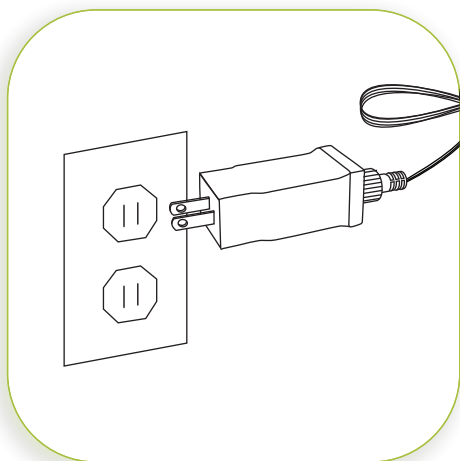

### GENERAL INFORMATION

The string lights are suitable for indoor and covered outdoor use. DO NOT attempt to replace or repair any damaged cable parts. After use, ensure the string light set is clean and dry before storage.

### STEP BY STEP INSTRUCTIONS

Before installing your string lights, remove the packaging. When setting up the string lights, carefully position cables to avoid a tripping hazard, and when hanging lights use a stable method of support.