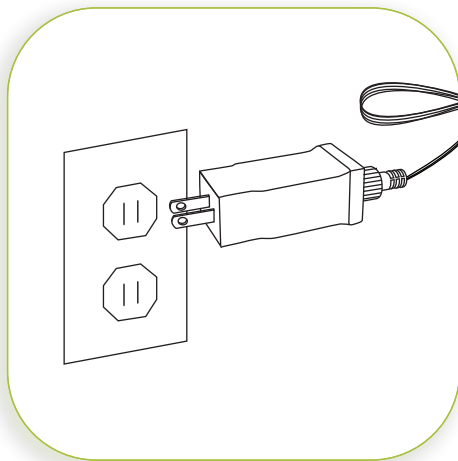

DO NOT DISPOSE OF IN FIRE. Please dispose at your local recycling facility.

DO NOT submerge any part of the string lights in water.

STEP BY STEP INSTRUCTIONS

Before installing your string lights, remove the packaging. When setting up the string lights, carefully position cables to avoid a tripping hazard, and when hanging lights use a stable method of support.

MODEL NO.

LC004914

LC004915

WHAT WE PROVIDE

- 100 LEDs on Green Wire
- ON/OFF/TIMER Button on Lead Wire
- Plug-in Power Supply

1

PLUG IN THE STRING LIGHTS

Insert the plug into your wall outlet.

INSTALLATION INSTRUCTIONS

2

PLUG SWITCH OPTIONS

Utilize the buttons included on the switch to operate the string lights. Press the "ON" button repeatedly to cycle through the different light functions until you select your preferred option. Press the "OFF" button to activate the 8-hour timer. Once the timer is activated, the string lights will turn on and off at the same time each day. Press the "OFF" button again to turn off the lights. The various functions are: