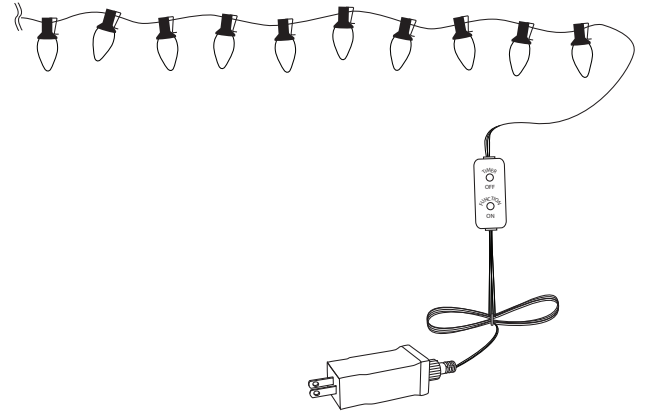

INSTALLATION INSTRUCTIONS

IMPORTANT

Before operating your LampLust Outdoor Plug-In String Lights, please make sure that you carefully read through these instruction sheets.

NOTE: The important safeguards and instructions that appear in this manual are not meant to cover all possible conditions and situations that may occur. It must be understood that common sense, caution and care are factors that can't be built into any product. This approach must be used by the person(s) caring for and operating the string lights.

GENERAL INFORMATION

The string lights are suitable for indoor and covered outdoor use. DO NOT attempt to replace or repair any damaged cable parts. After use, ensure the string light set is clean and dry before storage.

DO NOT DISPOSE OF IN FIRE. Please dispose at your local recycling facility.

DO NOT submerge any part of the string lights in water.

STEP BY STEP INSTRUCTIONS

Before installing your string lights, remove the packaging. When setting up the string lights, carefully position cables to avoid a tripping hazard, and when hanging lights use a stable method of support.

MODEL NO.

LC004914

LC004915

WHAT WE PROVIDE

- 100 LEDs on Green Wire
- ON/OFF/TIMER Button on Lead Wire
- Plug-in Power Supply

1

PLUG IN THE STRING LIGHTS

Insert the plug into your wall outlet.