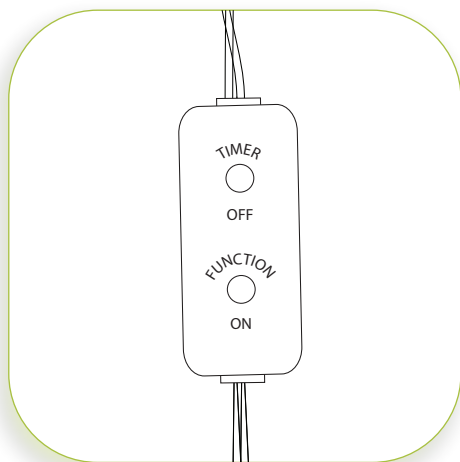

INSTALLATION INSTRUCTIONS

IMPORTANT

Before operating your LampLust Outdoor Plug-In String Lights, please make sure that you carefully read through these instruction sheets.

NOTE: The important safeguards and instructions that appear in this manual are not meant to cover all possible conditions and situations that may occur. It must be understood that common sense, caution and care are factors that can't be built into any product. This approach must be used by the person(s) caring for and operating the string lights.

DO NOT DISPOSE OF IN FIRE. Please dispose at your local recycling facility.

DO NOT submerge any part of the string lights in water.

STEP BY STEP INSTRUCTIONS

Before installing your string lights, remove the packaging. When setting up the string lights, carefully position cables to avoid a tripping hazard, and when hanging lights use a stable method of support.

MODEL NO.

LC004914

LC004915

WHAT WE PROVIDE

- 100 LEDs on Green Wire
- ON/OFF/TIMER Button on Lead Wire
- Plug-in Power Supply

1

PLUG IN THE STRING LIGHTS

Insert the plug into your wall outlet.

INSTALLATION INSTRUCTIONS

2

PLUG SWITCH OPTIONS

Utilize the buttons included on the switch to operate the string lights. Press the "ON" button repeatedly to cycle through the different light functions until you select your preferred option. Press the "OFF" button to activate the 8-hour timer. Once the timer is activated, the string lights will turn on and off at the same time each day. Press the "OFF" button again to turn off the lights. The various functions are: