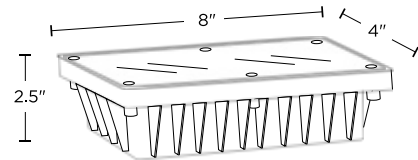

1.866.490.9358
CS@LIGHTS.COM

[VIEW ONLINE](#)