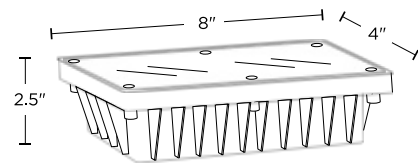

1.866.490.9358
CS@LIGHTS.COM

[VIEW ONLINE](#)