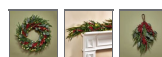

Winterberry and Greenery Wreath with 100 LEDs
LC005396

Project Name: _____

- One 24" wreath of lush artificial cypress, seeded eucalyptus, and hemlock, topped with red winterberries, and pre-lit with warm white LED fairy lights
- Classic red and green Christmas colors fit into any decor style, from traditional to modern farmhouse
- Powered by four AA batteries (not included); Optional 6-hour timer included
- A tan burlap bag is included to tastefully disguise the battery box
- Battery box and LEDs can be used outdoors, but please note that the greenery should not be left in the elements for extended periods of time
- For years of enjoyment, store away in a dry location, and remove batteries before storing

Batteries Included

No

Power Source

Battery Box

Indoor or Outdoor

Indoor & Covered Outdoor

Product Dimensions

Internal Diameter 9"

LED Color

3000K, Warm White

24" Diameter x 4" Deep

Special Features

The battery box is safe for outdoor use but the greenery can become damaged if left in wet conditions

Light Source

100 LED Fairy Lights

Material