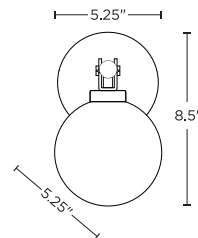

**Backplate Size**

5" Dia x .75" D

**Bulb Type**

G9 LED

**Bulbs Included**

Yes

**Certification**

UL, Damp Located

**Dimmable**

Dimmable Fixture

**Finishing**

Polished Nickel, White Opal Glass, Black Leather

**Glass Dimensions**

5.25" Diameter

**Indoor or Outdoor**

Indoor

600 Lumens

**Light Source + Lifetime**

LED, 25,000 Hours

**Material**

Steel, glass

**Product Dimensions**

5.25" W x 8.5" H x 7" D

FRONT VIEW

SIDE VIEW