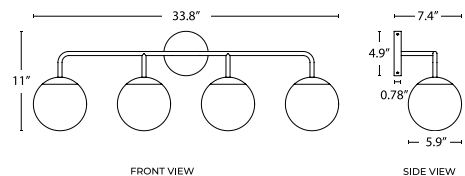

Finishing

Chrome, Opal Glass

Glass Dimensions

6" Dia

Indoor or Outdoor

Indoor Use Only

Installation Options

Hard-Wire

Lamping Details

4 x G9 LED Bulbs Included, 5 Watt Max, 120V

Product Dimensions

34"W x 11"H x 7.5"Deep

ISOMETRIC VIEW

FRONT VIEW

SIDE VIEW