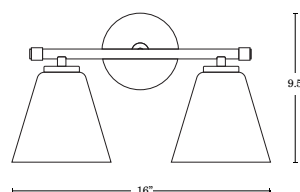

Amount of Sockets
2

Backplate Dimensions
4.75" Dia x 0.5" D

Certification
ETL, Damp Located

Dimmable
Dimmable Fixture

Yes

Finishing
Brushed Brass, Opal Glass

Glass Dimensions
6" Dia x 6" H

Indoor or Outdoor
Indoor

Installation Options
Hard-Wire

Lamping Details
2 x 60W Max, 120V, E26 Bulbs
(Not Included)

Product Dimensions
16" W x 9.5" H x 8" D

FRONT VIEW

SIDE VIEW