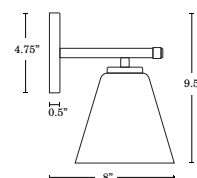

Carlisle 2-Light Vanity Wall Light - Brushed
Brass With Opal Glass
LC005330

Project Name: _____

- One stylish, modern, 2-light vanity fixture in a brushed brass finish
- Two tapered glass shades in an opal white finish create a warm, diffused glow
- We suggest pairing this fixture with high-quality LED bulbs (sold separately) such as the Dekalb LED bulb for the best lighting experience

Amount of Sockets
2

Backplate Dimensions
4.75" Dia x 0.5" D

Certification
ETL, Damp Located

Dimmable
Dimmable Fixture

Yes

Finishing
Brushed Brass, Opal Glass

Glass Dimensions
6" Dia x 6" H

Indoor or Outdoor
Indoor

Installation Options
Hard-Wire

Lamping Details
2 x 60W Max, 120V, E26 Bulbs
(Not Included)

Product Dimensions
16" W x 9.5" H x 8" D

FRONT VIEW

SIDE VIEW