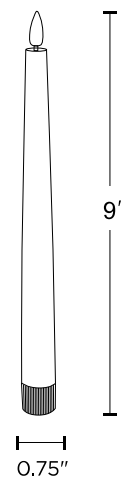

1.866.490.9358
CS@LIGHTS.COM

[VIEW ONLINE](#)