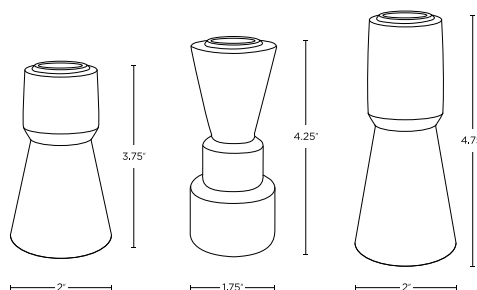

Open Box Trey Wooden Taper Candle Holders,
Set of 3
LC005325-RP

Project Name: _____

- One set of three wooden Scandinavian inspired taper holders in varying shapes and sizes - 3.75", 4.25", 4.75" H
- Beechwood finished in matte lacquer, with a brass coated candle cup
- Modern and Scandi, these wood holders look chic on a mantle, bookcase, or table
- Holds any .875" standard base taper candle
- Shown with our Infinity Wick taper candles, sold separately
- Open box items are products that have been returned. The products have been carefully inspected and repackaged. These are in new, unused condition and carry the same warranty as all Lights.com products. This product is final sale.

Finishing

Beechwood with clear matte lacquer, Brass accents

Special Features

Indoor Only

Material

Wood, Brass coated iron

Product Diameter

Fits taper candles up to .875" Dia

Product Dimensions

3.75" H x 2"W

4.25"H x 1.75"W

4.75"H x 2" W

TOP VIEW

1.866.490.9358
CS@LIGHTS.COM

[VIEW ONLINE](#)