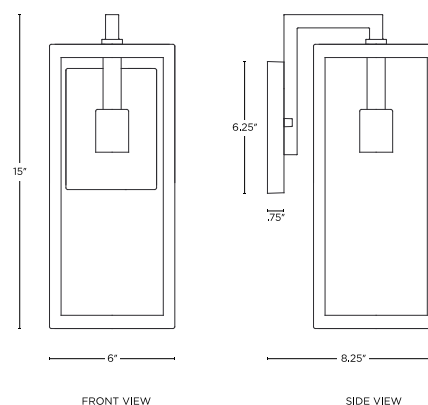

Sam Outdoor Wall Light, Small LC005301

Project Name: _____

- Wall mounted fixture features a single bulb housed in a modern black frame featuring an eye-catching backplate and clear glass panels
- Wet location rated and weather resistant finish that will stand up to the elements
- Can be installed indoors or outdoors to meet your specific design needs
- Ideal in pairs adjacent to a entryway door or to illuminate a garage
- This wall mounted light takes a single E26 bulb (sold separately)

Backplate / Canopy Dimensions

4.75" W x 6.25" H x .75" D

Bulbs Included

No

Certification

ETL, Wet

Finishing

Textured Black, Clear Glass

Indoor / Outdoor

Indoor and Outdoor

Installation Options

Hard-Wire

Material

Aluminum, Glass

Maximum Wattage

100W

Product Dimensions

6" W x 15" H x 8.25" D

Product Weight

4.75 lbs

Socket Type

E26

1.866.490.9358
CS@LIGHTS.COM

[VIEW ONLINE](#)