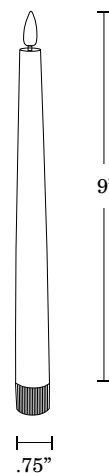

1.866.490.9358
CS@LIGHTS.COM

[VIEW ONLINE](#)