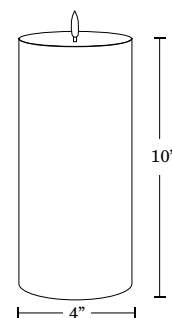

1.866.490.9358
CS@LIGHTS.COM

[VIEW ONLINE](#)