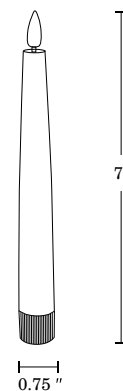

1.866.490.9358
CS@LIGHTS.COM

[VIEW ONLINE](#)