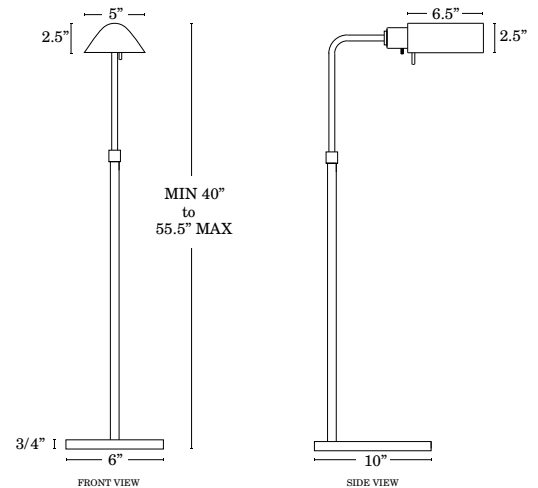

Switch Options

On/Off

1.866.490.9358
CS@LIGHTS.COM

[VIEW ONLINE](#)