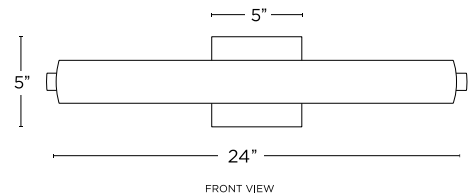

Ronan 24" Opal Glass LED Vanity Light, Aged Brass
 Brass
 LC005235

Project Name: _____

- Opal glass produces soft, diffused interior provides an even diffusion of light throughout the fixture preventing glare and harsh light
- Can be mounted horizontally or vertically, utilizing an invisible mounting connection with countersunk screws
- Back panel matches the finish of product, providing a beautiful reflection from any angle when mounted on a mirror
- Powered by bright, energy-efficient LEDs consuming 23 watts of energy - equivalent to a 200W incandescent bulb
- Smooth dimmability - stable, non-flickering "true to life" LEDs - provides accurate reflection of skin tone and color (90+ CRI)
- Significant amount of true white light - allowing the item to be the primary light source in the space (3000K)

Filament Style & Amount of LEDs

120 LEDs

Finishing

Aged Brass

Glass Dimensions

2.36" x 22.4"

Indoor or Outdoor

Indoor

Lumens

1740lm

Product Height

5"

Product Length

24"

Wattage

23W

FRONT VIEW

SIDE VIEW