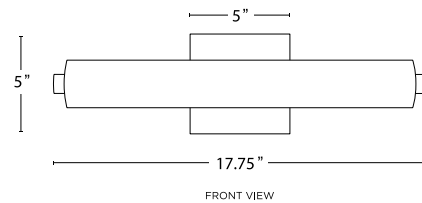

Backplate Dimensions

5" W x 5" H x .8" Deep

Certification

ETL, Damp Located

Color Temperature

3000K

Dimmable

Yes. See compatible dimmers

Filament Style & Amount of LEDs

82 LEDs

Finishing

Aged Brass

Glass Dimensions

2.36" x 16.5"

Indoor or Outdoor

Indoor

Lumens

1460lm

Product Height

5"

Product Length

18"

Wattage

20W

FRONT VIEW

SIDE VIEW