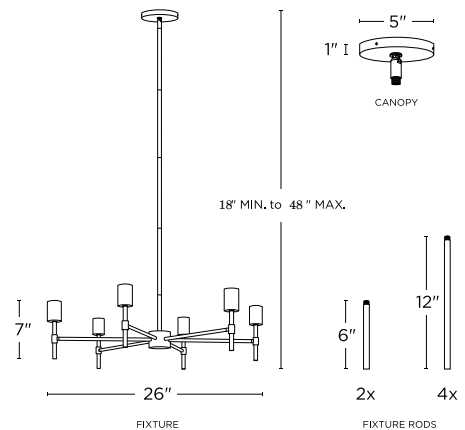

Prospect 6-Light Round Chandelier, Matte Black
LC005220

Project Name: _____

- Features six vertical, matte black pendants in a round chandelier arrangement, offering a minimal, industrial take on a classic fixture
- Pendants are bi-directional; if the mood strikes, easily modify their position from down to up
- Includes an assortment of hanging rods (2 x 6", 3 x 12") and a sloped ceiling adapter to ensure a proper fit in any home
- Shown with the Coney Island bulb from our vintage-inspired Brooklyn Bulb Collection (sold separately)
- Additional 12" (12mm) down rods can be purchased [here](#)

Canopy Dimensions

5" x 1"

Certification

UL, Damp Located

Cord Details

10 ft. Black Rubber Cord

Fixture Height Range

18" MIN to 48" MAX

Indoor or Outdoor

Indoor Use Only

Installation Options

Hard-Wired

Lamping Details

6 x 60w Max, 120V E26 (Not Included)

Number of Rods Included

2 x 6" and 3 x 12"

Wire Length

120"

1.866.490.9358
CS@LIGHTS.COM

[VIEW ONLINE](#)