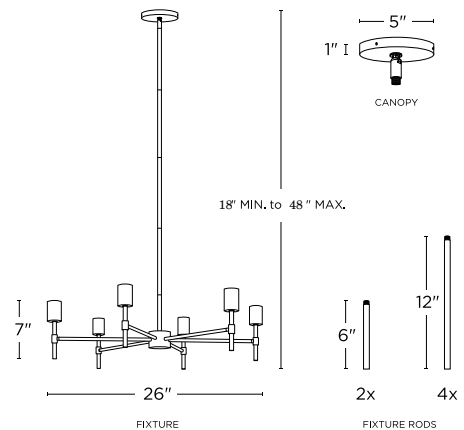

Prospect 6-Light Round Chandelier, Matte Black  
LC005220

Project Name: \_\_\_\_\_

- Features six vertical, matte black pendants in a round chandelier arrangement, offering a minimal, industrial take on a classic fixture
- Pendants are bi-directional; if the mood strikes, easily modify their position from down to up
- Includes an assortment of hanging rods (2 x 6", 3 x 12") and a sloped ceiling adapter to ensure a proper fit in any home
- Shown with the Coney Island bulb from our vintage-inspired Brooklyn Bulb Collection (sold separately)
- Additional 12" (12mm) down rods can be purchased [here](#)

**Canopy Dimensions**

5" x 1"

**Certification**

UL, Damp Located

**Cord Details**

10 ft. Black Rubber Cord

**Fixture Height Range**

18" MIN to 48" MAX

**Indoor or Outdoor**

Indoor Use Only

**Installation Options**

Hard-Wired

**Lamping Details**

6 x 60w Max, 120V E26 (Not Included)

**Number of Rods Included**

2 x 6" and 3 x 12"

**Wire Length**

120"

1.866.490.9358  
CS@LIGHTS.COM

[VIEW ONLINE](#)