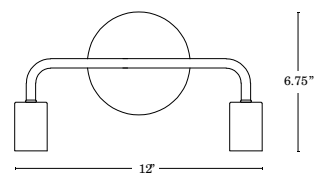

Backplate Size

5" Dia x 1" Deep

Certification

ETL, Damp Located

Finishing

Matte Black

Indoor or Outdoor

Indoor Use Only

Installation Options

Hard-Wire

Lamping Details

2 x 60W Max, 120V, E26 Bulbs
(Not Included)

Product Dimensions

12"W x 6.75"H x 4.5" Deep

FRONT VIEW

SIDE VIEW