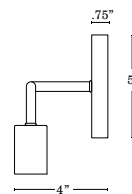

Backplate Size

5" Dia x 1" Deep

Certification

ETL, Damp Located

Finishing

Matte Black

Indoor or Outdoor

Indoor Use Only

Installation Options

Hard-Wire

Lamping Details

2 x 60W Max, 120V, E26 Bulbs
(Not Included)

Product Dimensions

12"W x 6.75"H x 4.5" Deep

FRONT VIEW

SIDE VIEW