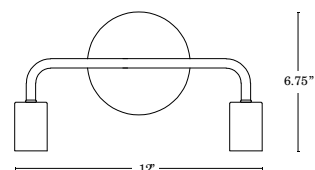

Backplate Size

5" Dia x 1" Deep

Certification

ETL, Damp Located

Finishing

Aged Brass

Indoor or Outdoor

Indoor Use Only

Installation Options

Hard-Wire

Lamping Details

2 x 60W Max, 120V, E26 Bulbs
(Not Included)

Product Dimensions

12"W x 6.75"H x 4.5" Deep

FRONT VIEW

SIDE VIEW