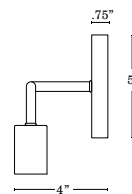

Backplate Size

5" Dia x 1" Deep

Certification

ETL, Damp Located

Finishing

Aged Brass

Indoor or Outdoor

Indoor Use Only

Installation Options

Hard-Wire

Lamping Details

2 x 60W Max, 120V, E26 Bulbs
(Not Included)

Product Dimensions

12"W x 6.75"H x 4.5" Deep

FRONT VIEW

SIDE VIEW