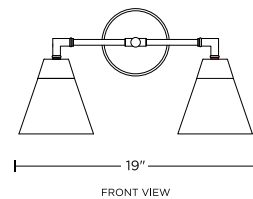

Owen 2-Light Vanity Wall Light, Matte Black
LC005167

Project Name: _____

- One modern, stylish, two-bulb wall sconce in a striking matte black finish, measuring 19" wide, 10" tall, and 8" Deep
- This vanity light boasts remarkable quality and detail, including subtle decorative touches along the arm and the backplate
- Two crystal clear tapered glass shades, perfect for showcasing your choice of bulbs
- We suggest pairing this fixture with bold, high-quality LED bulbs (sold separately) for the best lighting experience

Backplate Dimensions

5.5" Dia x 0.75" Deep

Certification

ETL, Damp Located

Finishing

Matte Black, Clear Glass

Glass Dimensions

6" Dia x 4.5" H

Indoor or Outdoor

Indoor Use Only

Installation Options

Hard-Wire

Lamping Details

2 x 60W Max, 120V, E26 Bulbs
(Not Included)

Product Dimensions

19"W x 10"H x 8" Deep

FRONT VIEW

SIDE VIEW