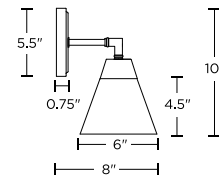

Owen 2-Light Vanity Wall Light, Matte Black
LC005167

Project Name: _____

- One modern, stylish, two-bulb wall sconce in a striking matte black finish, measuring 19" wide, 10" tall, and 8" Deep
- This vanity light boasts remarkable quality and detail, including subtle decorative touches along the arm and the backplate
- Two crystal clear tapered glass shades, perfect for showcasing your choice of bulbs
- We suggest pairing this fixture with bold, high-quality LED bulbs (sold separately) for the best lighting experience

Backplate Dimensions

5.5" Dia x 0.75" Deep

Certification

ETL, Damp Located

Finishing

Matte Black, Clear Glass

Glass Dimensions

6" Dia x 4.5" H

Indoor or Outdoor

Indoor Use Only

Installation Options

Hard-Wire

Lamping Details

2 x 60W Max, 120V, E26 Bulbs
(Not Included)

Product Dimensions

19"W x 10"H x 8" Deep

FRONT VIEW

SIDE VIEW