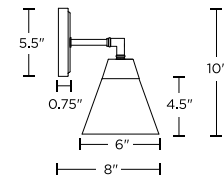

## Backplate Dimensions

5.5" Dia x 0.75" Deep

## Glass Dimensions

6" Dia x 4.5" H

## Product Dimensions

19"W x 10"H x 8" Deep

19"  
FRONT VIEW

8"  
SIDE VIEW

1.866.490.9358  
CS@LIGHTS.COM

[VIEW ONLINE](#)