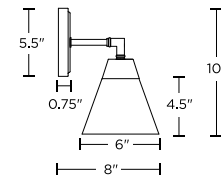

## Backplate Dimensions

5.5" Dia x 0.75" Deep

## Glass Dimensions

6" Dia x 4.5" H

## Product Dimensions

19"W x 10"H x 8" Deep

19"  
FRONT VIEW

8"  
SIDE VIEW

1.866.490.9358  
CS@LIGHTS.COM

[VIEW ONLINE](#)