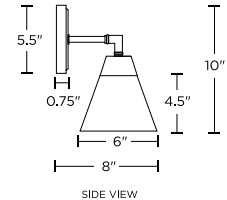

Owen 2-Light Vanity Wall Light, Satin Brass  
LC005165

Project Name: \_\_\_\_\_

- One modern, stylish, two-bulb wall sconce in a warm satin brass finish, measuring 19" wide, 10" tall, and 8" Deep
- This vanity light boasts remarkable quality and detail, including subtle decorative touches along the arm and the backplate
- Two crystal clear tapered glass shades, perfect for showcasing your choice of bulbs
- We suggest pairing this fixture with bold, high-quality LED bulbs (sold separately) for the best lighting experience

**Backplate Dimensions**

5.5" Dia x 0.75" Deep

**Certification**

ETL, Damp Located

**Finishing**

Satin Brass, Clear Glass

**Glass Dimensions**

6" Dia x 7.5" H

**Indoor or Outdoor**

Indoor Use Only

**Installation Options**

Hard-Wire

**Lamping Details**

2 x 60W Max, 120V, E26 Bulbs  
(Not Included)

**Product Dimensions**

19"W x 10"H x 8" Deep

FRONT VIEW

SIDE VIEW