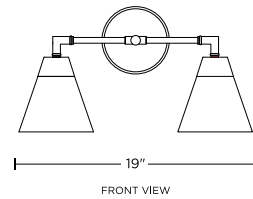

Owen 2-Light Vanity Wall Light, Satin Brass  
LC005165

Project Name: \_\_\_\_\_

- One modern, stylish, two-bulb wall sconce in a warm satin brass finish, measuring 19" wide, 10" tall, and 8" Deep
- This vanity light boasts remarkable quality and detail, including subtle decorative touches along the arm and the backplate
- Two crystal clear tapered glass shades, perfect for showcasing your choice of bulbs
- We suggest pairing this fixture with bold, high-quality LED bulbs (sold separately) for the best lighting experience

**Backplate Dimensions**

5.5" Dia x 0.75" Deep

**Certification**

ETL, Damp Located

**Finishing**

Satin Brass, Clear Glass

**Glass Dimensions**

6" Dia x 7.5" H

**Indoor or Outdoor**

Indoor Use Only

**Installation Options**

Hard-Wire

**Lamping Details**

2 x 60W Max, 120V, E26 Bulbs  
(Not Included)

**Product Dimensions**

19"W x 10"H x 8" Deep

FRONT VIEW

SIDE VIEW