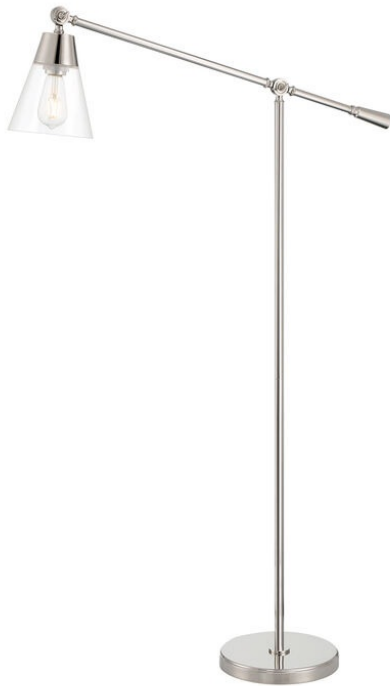

Owen Floor Lamp, Polished Nickel
LC005151

Project Name: _____

- The Owen Floor Lamp features a tall, jointed metal body; adjustable in two places for perfect positioning
- This classic reading light fits standard E26 bulbs, controlled by a convenient on/off switch built into the power cord. We recommend using a quality LED bulb for the best lighting experience
- Refined details and quality finishes make this portable shine; an elegant yet industrial silhouette, thoughtful materials, with meticulous attention to detail
- Pair with the Owen Table Lamp or wall lights for a flattering, complimentary play within the space. Each piece has been created with distinctive details making the items work well together while keeping each piece's individuality

Base Dimensions

10" Dia x 1.5"H

Certification

ETL, Dry Located

Cord Details

8 ft. Black Fabric Cord

Finishing

Polished Nickel, Clear Glass

Glass Dimensions

6" Dia x 4.5" H

Indoor or Outdoor

Indoor Use Only

Installation Options

Plug-In

Lamping Details

1 x 60W Max, 120V, E26 Bulb
(Not Included)

Product Dimensions

Adjustable Depth, 32" Max to
29" Min

Adjustable Height, 56.5 Max to
48" Min

Width: 10"

Switch Options

On/Off