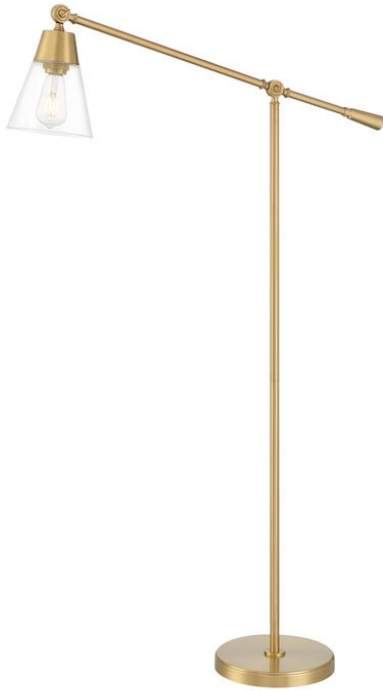

Owen Floor Lamp, Satin Brass  
LC005150

Project Name: \_\_\_\_\_

- The Owen Floor Lamp features a tall, jointed metal body; adjustable in two places for perfect positioning
- This classic reading light fits standard E26 bulbs, controlled by a convenient on/off switch built into the power cord. We recommend using a quality LED bulb for the best lighting experience
- Refined details and quality finishes make this portable shine; an elegant yet industrial silhouette, thoughtful materials, with meticulous attention to detail
- Pair with the Owen Table Lamp or wall lights for a flattering, complimentary play within the space. Each piece has been created with distinctive details making the items work well together while keeping each piece's individuality

**Base Dimensions**

10" Dia x 1.5"H

**Certification**

ETL, Dry Located

**Cord Details**

8 ft. Black Fabric Cord

**Finishing**

Satin Brass, Clear Glass

**Glass Dimensions**

6" Dia x 4.5" H

**Indoor or Outdoor**

Indoor Use Only

**Installation Options**

Plug-In

**Lamping Details**

1 x 60W Max, 120V, E26 Bulb  
(Not Included)

**Product Dimensions**

Adjustable Depth, 32" Max to  
29" Min

Adjustable Height, 56.5 Max to  
48" Min

Width: 10"

**Switch Options**

On/Off