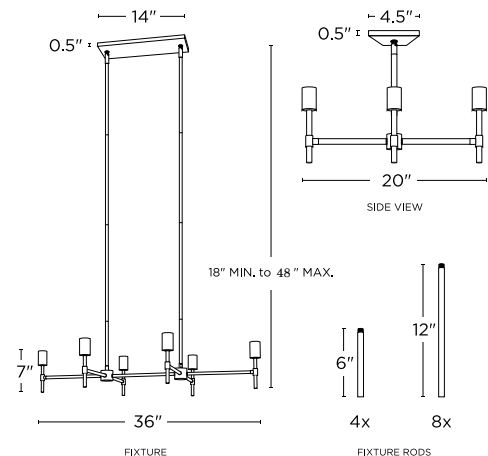

## Canopy Dimensions

14" W x 0.5" H x 4.5" Deep

## Fixture Height Range

18" MIN to 48" MAX

## Number of Rods Included

Four 6" Down Rods

Six 12" Down Rods

## Product Dimensions

36" W x 18" H x 20" Deep

1.866.490.9358  
CS@LIGHTS.COM

[VIEW ONLINE](#)