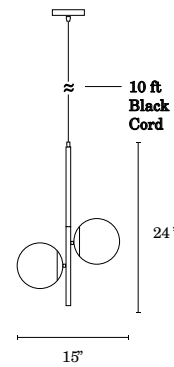

Castell 2 Globe LED Pendant, Matte Black and Aged Brass
LC005141

Project Name: _____

- Features two frosted white glass orbs capped with spun-metal aged brass hoods and set on a dual-finished central rod
- This pendant light fixture hangs from an adjustable black cord, making it ideal for any height ceiling and sloped ceilings
- Each globe is illuminated by one energy-efficient, dimmable G9 LED bulb (included)
- Please note, each of our products are hand-finished - as a result, products may have subtle variations in finish color.
- California Title 24 certified - providing maximum efficiency and performance

Canopy Dimensions

5" Dia x 0.75"H

Certification

ETL, Damp Located

Color Temperature

White, 3000K

Cord Details

10 ft. Black Fabric Cord

Dimmable

Dimmable Fixture

Finishing

Aged Brass and Matte Black,
Frosted Glass

Fixture Height Range

25" Min to 144" Max

Indoor or Outdoor

Indoor Use Only

Product Dimensions

12"L x 7"W x 24"H

FRONT

SIDE VIEW