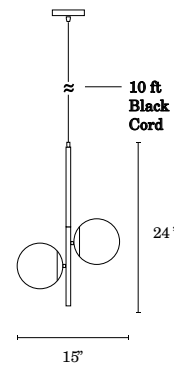

Open Box Castell 2 Globe LED Pendant, Matte Black and Aged Brass
LC005141-RP

Project Name: _____

- Features two frosted white glass orbs capped with spun-metal aged brass hoods, and set on a dual-finished central rod
- This pendant light fixture hangs from an adjustable black cord, making it ideal for any height ceiling and sloped ceilings
- Each globe is illuminated by one energy-efficient, dimmable G9 LED bulb (included)
- Please note, each of our products are hand-finished - as a result, products may have subtle variations in finish color.
- California Title 24 certified - providing maximum efficiency and performance
- Open box items are products that have been returned. The products have been carefully inspected and repackaged. These are in new, unused condition and carry the same warranty as all Lights.com products. This product is final sale.

Canopy Dimensions
5" Dia x 0.75"H

Indoor or Outdoor
Indoor Use Only

Certification
ETL, Damp Located

Installation Options
Hard-Wire

Color Temperature
White, 3000K

Lamping Details
2 x G9 6W LED Bulb (Included),
40W Max Wattage, 120V

Cord Details
10 ft. Black Fabric Cord

Light Output
1200 Lumens Total

Dimmable
Yes. See compatible dimmers

Light Source + Lifetime
LED - CRI 80+, 25,000 Hours

Finishing
Aged Brass and Matte Black,
Frosted Glass

Product Dimensions
12"L x 7"W x 24"H

Fixture Height Range
25" Min to 144" Max

FRONT

SIDE VIEW