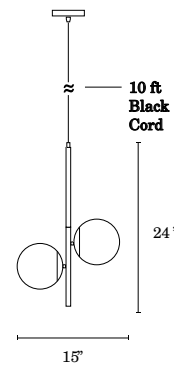

Castell 2 Globe LED Pendant, Matte Black LC005140

Project Name: _____

- Features two frosted white glass orbs capped with spun-metal matte black hoods, and opposingly set on central rod
- This pendant light fixture hangs from an adjustable black cord, making it ideal for any height ceiling and sloped ceilings
- Each globe is illuminated by one energy-efficient, dimmable G9 LED bulb (included)
- California Title 24 certified - providing maximum efficiency and performance

Canopy Dimensions
5"Dia x 0.75"H

Indoor or Outdoor
Indoor Use Only

Certification
ETL, Damp Located

Installation Options
Hard-Wire

Color Temperature
White, 3000K

Lamping Details
2 x G9 6W LED Bulb (Included),
40W Max Wattage, 120V

Cord Details
10 ft. Black Fabric Cord

Light Output
1200 Lumens Total

Dimmable
Yes. See compatible dimmers

Light Source + Lifetime
LED - CRI 80+, 25,000 Hours

Finishing
Matte Black, Frosted Glass

Product Dimensions
12"L x 7"W x 24"H

Fixture Height Range
25"Min to 144"H

FRONT

SIDE VIEW