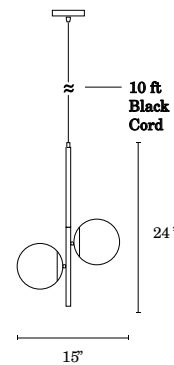

Castell 2 Globe Linear Pendant, Matte Black
LC005140

Project Name: _____

- Features two frosted white glass orbs capped with spun-metal matte black hoods, and opposingly set on central rod
- This pendant light fixture hangs from an adjustable black cord, making it ideal for any height ceiling and sloped ceilings
- Each globe is illuminated by one energy-efficient, dimmable G9 LED bulb (included)
- California Title 24 certified - providing maximum efficiency and performance

Canopy Dimensions
5"Dia x 0.75"H

Fixture Height Range
25"Min to 144"H

Certification
ETL, Damp Located

Indoor or Outdoor
Indoor Use Only

Color Temperature
White, 3000K

Installation Options
Hard-Wire

Cord Details
10 ft. Black Fabric Cord

Lamping Details
2 x G9 5W Bulbs (Included),
40W Max Wattage per Socket,
120V

Dimmable
Yes. See compatible dimmers

Light Output
350 Lumens Per Bulb

Finishing
Matte Black, Frosted Glass

Product Dimensions
12"L x 7"W x 24"H

FRONT

SIDE VIEW