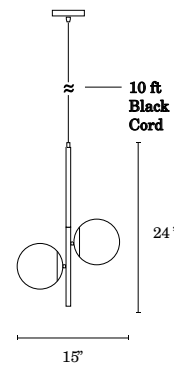

Castell 2 Globe LED Pendant, Matte Black
LC005140

Project Name: _____

- Features two frosted white glass orbs capped with spun-metal matte black hoods, and opposingly set on central rod
- This pendant light fixture hangs from an adjustable black cord, making it ideal for any height ceiling and sloped ceilings
- Each globe is illuminated by one energy-efficient, dimmable G9 LED bulb (included)
- California Title 24 certified - providing maximum efficiency and performance

Canopy Dimensions
5"Dia x 0.75"H

Indoor or Outdoor
Indoor Use Only

Certification
ETL, Damp Located

Installation Options
Hard-Wire

Color Temperature
White, 3000K

Lamping Details
2 x G9 6W LED Bulb (Included),
40W Max Wattage, 120V

Cord Details
10 ft. Black Fabric Cord

Light Output
1200 Lumens Total

Dimmable
Dimmable Fixture

Light Source + Lifetime
LED - CRI 80+, 25,000 Hours

Finishing
Matte Black, Frosted Glass

Product Dimensions
12"L x 7"W x 24"H

Fixture Height Range
25"Min to 144"H

FRONT

SIDE VIEW