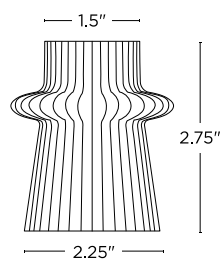

Willow Glass Taper Candle Holders, Auburn, Set of 4  
LC005120

Project Name: \_\_\_\_\_

- Set of four taper candle holders, featuring two styles, in auburn colored ribbed glass
- Fits our Infinity Wick taper candles or any three-quarter inch standard taper
- Taper candles, sold separately

**Material**  
Auburn Glass

**Product Dimensions**  
2.25" x 2.75" x 1.5" and 2.5" x 2"  
x 1.5"

TOP VIEW

TOP VIEW

FRONT VIEW

FRONT VIEW