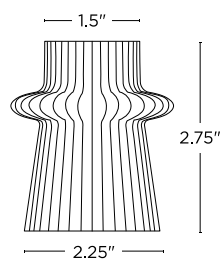

Willow Glass Taper Candle Holders, Clear, Set of 4
LC005119

Project Name: _____

- Set of four taper candle holders, featuring two styles, in crystal clear ribbed glass
- Fits our Infinity Wick taper candles or any three-quarter inch standard taper
- Shown with our Infinity Wick White 9" Taper Candles, sold separately

Material
Clear Glass

Product Dimensions
2.25" x 2.75" x 1.5" and 2.5" x 2" x 1.5"

TOP VIEW

TOP VIEW

FRONT VIEW

FRONT VIEW