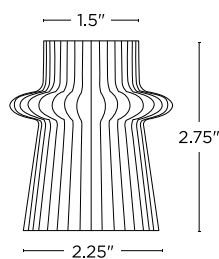

Willow Taper Candleholder Set, Clear
LC005119

Project Name: _____

- Set of four taper candle holders, featuring two styles, in crystal clear ribbed glass
- Fits our Infinity Wick taper candles or any three-quarter inch standard taper
- Shown with our Infinity Wick White 9" Taper Candles, sold separately

Material
Clear Glass

Product Dimensions
2.25" x 2.75" x 1.5" and 2.5" x 2"
x 1.5"

TOP VIEW

TOP VIEW

FRONT VIEW

FRONT VIEW