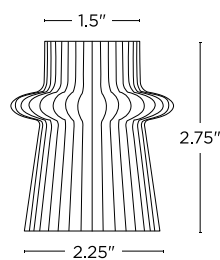

Open Box Willow Glass Taper Candle Holders,  
Clear, Set of 4  
LC005119-RP

Project Name: \_\_\_\_\_

- Set of four taper candle holders, featuring two styles, in crystal clear ribbed glass
- Fits our Infinity Wick taper candles or any three-quarter inch standard taper
- Shown with our Infinity Wick White 9" Taper Candles, sold separately
- Open box items are products that have been returned. The products have been carefully inspected and repackaged. These are in new, unused condition and carry the same warranty as all Lights.com products. This product is final sale.

**Material**  
Clear Glass

**Product Dimensions**  
2.25" x 2.75" x 1.5" and 2.5" x 2"  
x 1.5"

TOP VIEW

TOP VIEW

FRONT VIEW

FRONT VIEW