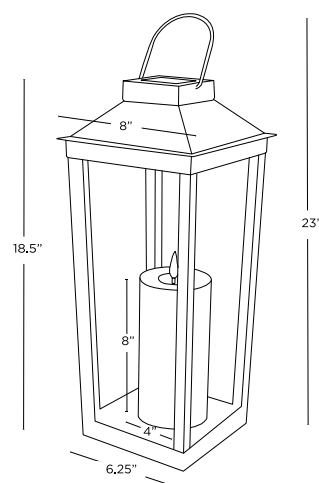

Base Dimensions

6.25" x 6.25"

Batteries Included

Yes

Battery Type (Volt/AMP)

1 x AA Ni-MH (600mAh) 1.2v rechargeable battery

Certification

IP44

Finishing

Black Matte metal, Ivory resin

Indoor / Outdoor

Outdoor

LED Color

Warm White

Product Dimensions

8" W x 8" D x 18.5" H, 4" x 8" candle

23" H with Handle

Special Features

weatherproof, rust resistant

Switch Options

On/Off

Timer

dusk to dawn sensor

1.866.490.9358
CS@LIGHTS.COM