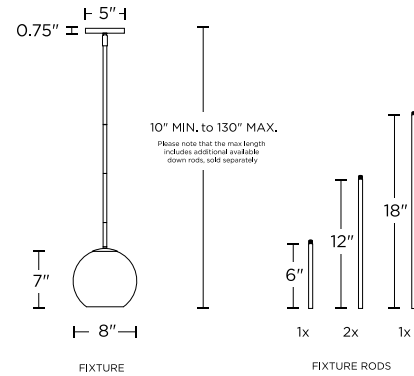

Aria 8" Clear Globe Pendant, Satin Brass
LC005093

Project Name: _____

- Features a striking, crystal clear globe surrounding a gleaming metal socket and set with matching down rods hung from a circular canopy
- Includes an assortment of hanging rods (1 x 6", 2 x 12", 1 x 18") and a sloped ceiling adapter to ensure a proper fit in any home
- Pair the pendant with a stunning, turn of the century inspired LED bulb to complete the look
- Please note, each of our products are hand finished - as a result, products may have subtle variations in finish color

Canopy Dimensions
5" Dia x .75" H

Indoor or Outdoor
Indoor Use Only

Certification
ETL, Damp Located

Installation Options
Hard-Wire

Dimmable
Yes. See compatible dimmers

Lamping Details
1 x 60W Max, 120V, E26 Bulb
(Not Included)

Finishing
Aged Brass, Clear Glass

Number of Rods Included
One 6" Rod, Two 12" Rods, One
16" Rod

Fixture Height Range
10" Min to 130" Max

Wire Length
5 Feet

Glass Dimensions
8" Dia x 7" H

1.866.490.9358
CS@LIGHTS.COM