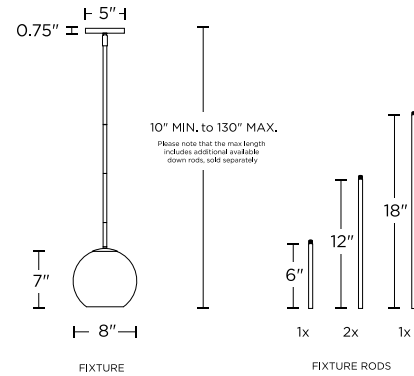

Aria 8" Clear Globe Pendant, Satin Brass  
LC005093

Project Name: \_\_\_\_\_

- Features a striking, crystal clear globe surrounding a gleaming metal socket and set with matching down rods hung from a circular canopy
- Includes an assortment of hanging rods (1 x 6", 2 x 12", 1 x 18") and a sloped ceiling adapter to ensure a proper fit in any home
- Pair the pendant with a stunning, turn of the century inspired LED bulb to complete the look
- Please note, each of our products are hand finished - as a result, products may have subtle variations in finish color

**Canopy Dimensions**  
5" Dia x .75" H

**Indoor or Outdoor**  
Indoor Use Only

**Certification**  
UL, Dry Located

**Installation Options**  
Hard-Wire

**Dimmable**  
Yes. See compatible dimmers

**Lamping Details**  
1 x 60W Max, 120V, E26 Bulb  
(Not Included)

**Finishing**  
Aged Brass, Clear Glass

**Number of Rods Included**  
One 6" Rod, Two 12" Rods, One  
16" Rod

**Fixture Height Range**  
10" Min to 130" Max

**Wire Length**  
5 Feet

**Glass Dimensions**  
8" Dia x 7" H