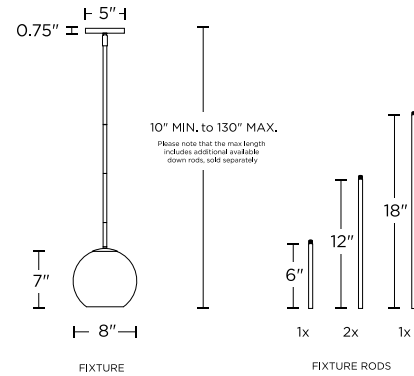

Aria 8" Clear Globe Pendant, Polished Nickel
LC005088

Project Name: _____

- Features a striking, crystal clear globe surrounding a gleaming, smooth socket and set with matching down rods
- Includes an assortment of hanging rods (1 x 6", 2 x 12", 1 x 18") and a sloped ceiling adapter to ensure a proper fit in any home
- Pair the pendant with a stunning, turn of the century inspired LED bulb to complete the look (sold separately)
- Additional 12" down rods can be purchased here

Canopy Dimensions

5"Dia x .75"H

Indoor or Outdoor

Indoor Use Only

Certification

UL, Dry Located

Installation Options

Hard-Wire

Dimmable

Yes. See compatible dimmers

Lamping Details

1 x 60W Max, 120V, E26 Bulb
(Not Included)

Finishing

Polished Nickel, Clear Glass

Number of Rods Included

One 6" Rod, Two 12" Rods, One 18" Rod

Fixture Height Range

10" Min to 130" Max

Wire Length

10 feet

Glass Dimensions

8"Dia x 7"H

1.866.490.9358
CS@LIGHTS.COM

[VIEW ONLINE](#)