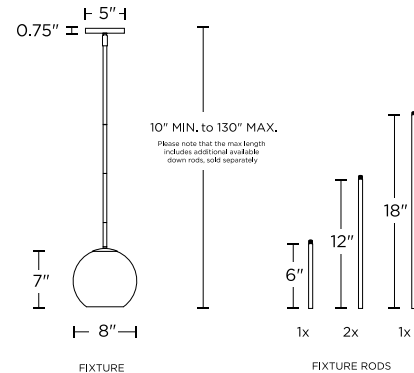

Aria 8" Clear Globe Pendant, Polished Nickel
LC005088

Project Name: _____

- Features a striking, crystal clear globe surrounding a gleaming, smooth socket and set with matching down rods
- Includes an assortment of hanging rods (1 x 6", 2 x 12", 1 x 18") and a sloped ceiling adapter to ensure a proper fit in any home
- Pair the pendant with a stunning, turn of the century inspired LED bulb to complete the look

Canopy Dimensions
5" Dia x .75"H

Indoor or Outdoor
Indoor Use Only

Certification
ETL, Damp Located

Installation Options
Hard-Wire

Dimmable
Yes. See compatible dimmers

Lamping Details
1 x 60W Max, 120V, E26 Bulb
(Not Included)

Finishing
Polished Nickel, Clear Glass

Number of Rods Included
One 6" Rod, Two 12" Rods, One
18" Rod

Fixture Height Range
10" Min to 130" Max

Wire Length
10 feet

Glass Dimensions
8" Dia x 7"H

1.866.490.9358
CS@LIGHTS.COM