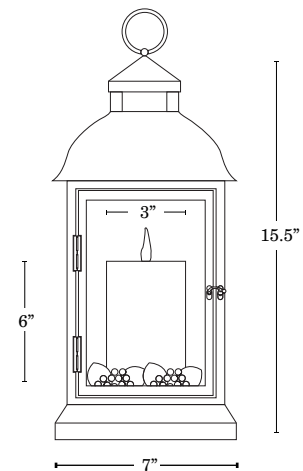

Eden Decorated Outdoor Lantern with  
Flameless Candle  
LC005085

Project Name: \_\_\_\_\_

- One iron and glass lantern finished in a deep matte black, outfitted with an Infinity Wick flameless outdoor resin candle and a removable, candle ring
- This lantern measures 7" wide, 7" long and 15.5" tall, and holds a 6" tall resin candle
- Customize the lantern in a moment- remove the included candle ring for a neutral look, switch in a new candle ring for every season
- Each lantern includes a 6 hour timer option for effortless ambience each day
- This item emits a soft warm white glow, perfect for spaces meant to be cozy and relaxing
- Perfect for indoor or outdoor events

**Product Dimensions**

Candle: 3"Dia x 6"H

Lantern: 7"L x 7"W x 15.5"H

**Switch Options**

Off/On/Timer

**Timer Details**

Optional 6 Hour Timer

1.866.490.9358  
CS@LIGHTS.COM