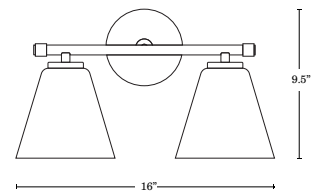

Amount of Sockets
2

Backplate Dimensions
4.75" Dia x 0.5" Deep

Certification
UL Damp

Dimmable
Dimmable Fixture

Finishing
Matte Black, Brushed Brass,
Clear Glass

Glass Dimensions
6" Dia x 6" H

Indoor or Outdoor
Indoor Use Only

Installation Options
Hard-Wire

Lamping Details
2 x 60W Max, 120V, E26 Bulbs
(Not Included)

Product Dimensions
16" W x 9.5"H x 8" Deep

FRONT VIEW

SIDE VIEW

1.866.490.9358
CS@LIGHTS.COM

[VIEW ONLINE](#)