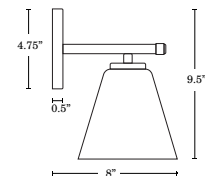

Carlisle 2-Light Vanity, Matte Black and Brushed Brass
LC005072

Project Name: _____

- One stylish, modern, 2-light vanity in a matte black finish with brushed brass accents
- Two clear tapered glass shades, allowing you to view the brass finish and bulbs of choice
- Shown with two beautiful LED bulbs from our vintage-inspired Brooklyn Bulb Collection (sold separately)
- Also available in 1-light, 3-light, and 4-light options. View all Carlisle

Amount of Sockets
2

Backplate Dimensions
4.75" Dia x 0.5" Deep

Certification
UL Damp

Dimmable
Dimmable Fixture

Finishing
Matte Black, Brushed Brass,
Clear Glass

Glass Dimensions
6" Dia x 6" H

Indoor or Outdoor
Indoor Use Only

Installation Options
Hard-Wire

Lamping Details
2 x 60W Max, 120V, E26 Bulbs
(Not Included)

Product Dimensions
16" W x 9.5"H x 8" Deep

FRONT VIEW

SIDE VIEW

1.866.490.9358
CS@LIGHTS.COM

[VIEW ONLINE](#)