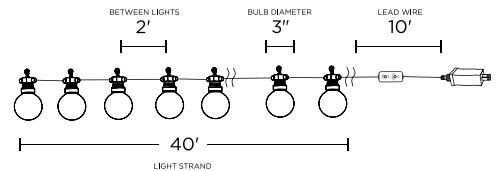

Gale 20 LED Outdoor Globe String Lights LC005070

Project Name: _____

- One strand of 20 vintage-style, G25 bulbs with integrated LEDs strung along 40ft of sturdy black wire and powered by a standard plug-in transformer.
- Connectable up to three strands for a dramatic 120 feet of beautiful electric string lights. Each light comes with a detachable 10ft lead wire for easy installation anywhere
- On the light-temperature scale, these string lights measure 2700K, a warm and inviting light perfect for special events or everyday
- These festive indoor/outdoor lights are shatterproof and weather-resistant. Rated IP44, safe for most weather conditions

Bulb Type
G25

Indoor or Outdoor
Indoor & Outdoor

Certification
ETL, IP44

Lamping Details
20 Integrated LEDs Per Strand
Included, 120V, 9W, 27W Max
When Connected

Color Temperature
Warm White, 2700K

Power Source
Plug-In

Connectable
Up to 3 Strands

Product Dimensions
40' of Strung Lights, 24"
Between Bulbs, 10' Lead Wire,
50' Total Length

Finishing
Clear Plastic Bulbs

Wire Color
Black

1.866.490.9358
CS@LIGHTS.COM

[VIEW ONLINE](#)