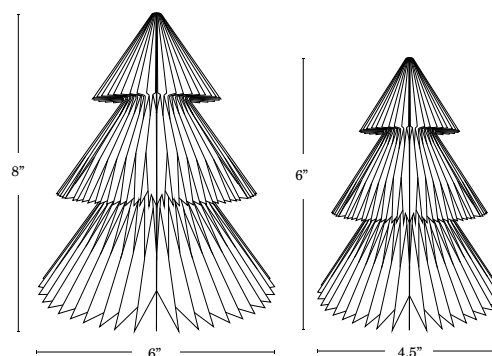

1.866.490.9358
CS@LIGHTS.COM

[VIEW ONLINE](#)