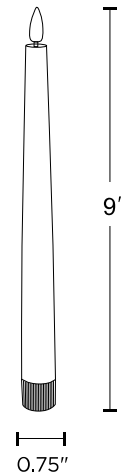

Infinity Wick Advent Distressed 9" Taper
Candles, Set of 4
LC005053

Project Name: _____

- Four flameless taper candles measuring .75" in diameter and 9" in height, featuring our distinctive and ultra-realistic Infinity Wick flame
- This traditional candle set includes three purple candles and one pink. Traditionally, the candles symbolize prophecy, Bethlehem, joy, and finally peace
- Powered by two AAA batteries per candle, already included in the brightly colored, gift-ready packaging
- Safe and mess-free, these candles help preserve tradition to share safely with new generations
- Use the included six-button remote to choose between steady or flicker, and set the optional four or eight-hour timer

Finishing

1 x Pink, Distressed Wax

3 x Purple, Distressed Wax

LED Temperature

Warm White, 2700K

Power Source

2 AAA Batteries Per Taper
Included

Product Dimensions

.75" Dia x 9"H

Remote Included

6 Button Remote Control
Included

Timer Details

Optional 4 or 8 Hour Timer

1.866.490.9358
CS@LIGHTS.COM

[VIEW ONLINE](#)