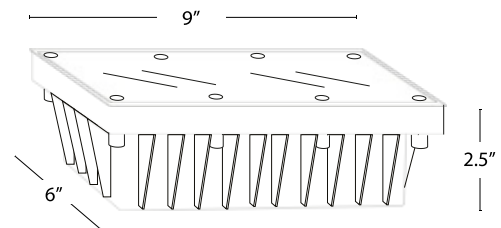

**Light Source + Lifetime**  
LED

**Material**  
Plastic

**Product Dimensions**  
9" x 6" x 2.5"

**Special Features**  
Waterproof and rust-resistant

**Switch Options**  
On/Off

**Timer**  
Automatic Dusk-to-Dawn  
Sensor