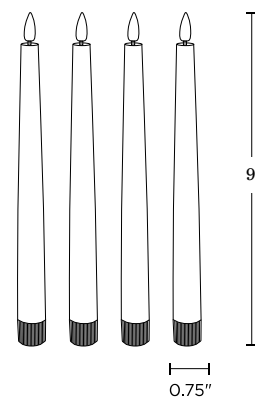

1.866.490.9358
CS@LIGHTS.COM

[VIEW ONLINE](#)