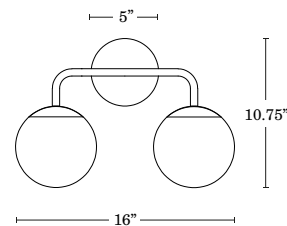

Backplate Dimensions

5"Dia x 0.75"Deep

Certification

ETL, Damp Located

Color Temperature

White, 3000K

Dimmable

Yes. See compatible dimmers

Light Output

1200 Lumens Total, 600
Lumens per Bulb

Light Source + Lifetime

LED - CRI 80+, 25,000 Hours

Product Dimensions

16"W x 10.75"H x 7.5"Deep

Front View

Side View