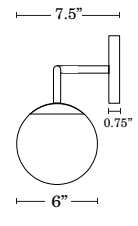

**Backplate Dimensions**

5" Dia x 0.75" Deep

**Certification**

ETL, Damp Located

**Color Temperature**

White, 3000K

**Dimmable**

Dimmable Fixture

**Light Output**

1200 Lumens Total, 600  
Lumens per Bulb

**Light Source + Lifetime**

LED - CRI 80+, 25,000 Hours

**Product Dimensions**

16"W x 10.75"H x 7.5"Deep

**Front View**

**Side View**