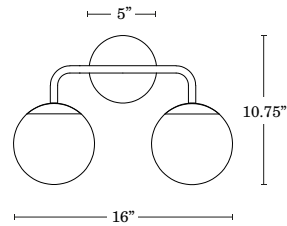

**Backplate Dimensions**

5" Dia x 0.75" Deep

**Certification**

ETL, Damp Located

**Color Temperature**

White, 3000K

**Dimmable**

Dimmable Fixture

**Light Output**

1200 Lumens Total, 600  
Lumens per Bulb

**Light Source + Lifetime**

LED - CRI 80+, 25,000 Hours

**Product Dimensions**

16"W x 10.75"H x 7.5"Deep

**Front View**

**Side View**