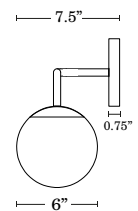

Backplate Dimensions

5"Dia x 0.75"Deep

Certification

ETL, Damp Located

Color Temperature

White, 3000K

Dimmable

Yes. See compatible dimmers

Light Output

1200 Lumens Total, 600
Lumens per Bulb

Light Source + Lifetime

LED - CRI 80+, 25,000 Hours

Product Dimensions

16"W x 10.75"H x 7.5"Deep

Front View

Side View