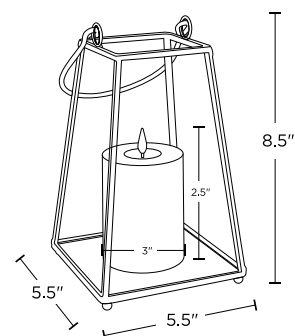

Perry Open Frame Lantern, Medium, Set of 2  
LC005004

Project Name: \_\_\_\_\_

- Each of the two Perry Lanterns features a charming open frame housing an ultra-realistic flameless candle, crowned by our exclusive Infinity Wick flame technology
- The remarkably realistic candle is lit by a single LED and powered by a discreet battery box hidden in the base
- Each lantern is powered by two C batteries (included) and has an optional timer setting for effortless style all season long
- Sturdy, beautiful bodies constructed in real metal, each measuring 8.5" tall and 5.5" wide
- Compatible with our Infinity Wick Remote Control, sold separately

**LED Color**

Warm White, 2200K

**Product Dimensions**

Candle: 3"Dia x 4"H  
Lantern: 5.5"Lx 5.5"Wx 8.5"H

**Switch Options**

On/Off/Timer

**Timer**

6 Hour Timer Included