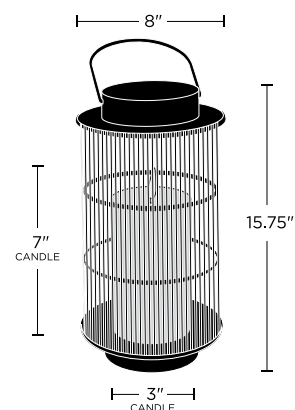

1.866.490.9358
CS@LIGHTS.COM

[VIEW ONLINE](#)