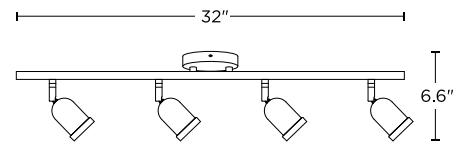

Dimmable

Yes. See compatible dimmers

Light Output

1680 Lumens

Finishing

Matte Black

Product Dimensions

32" L x 4.75" W x 6.6" H