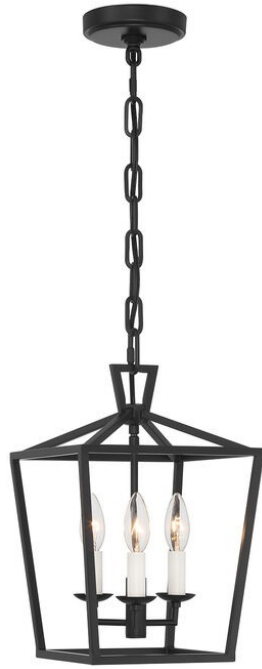

Anover Small Lantern Pendant, Matte Black  
LC004971

Project Name: \_\_\_\_\_

- Features three candelabra lights set in a timeless open metal frame pendant, finished in a modern matte black
- Elegantly suspended by an adjustable length of matching chain, the Anover is perfect for mounting on sloped or vaulted ceilings
- This pendant light uses three E12 candelabra bulbs (sold separately)
- Ideal in pairs above a kitchen island, as an entryway or foyer light, or placed over a small table

**Amount of Sockets**  
3

**Indoor or Outdoor**  
Indoor Use Only

**Bulbs Included**  
No

**Installation Options**  
Hard-Wire

**Canopy Dimensions**  
6" Dia x 1"H

**Lamping Details**  
3 x 40W Max, 120V, E12 Bulbs  
(Not Included)

**Certification**  
ETL, Damp Located

**Material**  
Steel

**Chain Dimensions**  
Adjustable Length, 72" Provided

**Product Dimensions**  
14" H x 9.5" W x 9.5" D

**Dimmable**  
Yes. See compatible dimmers

**Socket Type**  
E12 (Candelabra)

**Finishing**  
Matte Black

**Wire Length**  
10ft Black Wire

**Fixture Height Range**  
18" MIN to 86" MAX