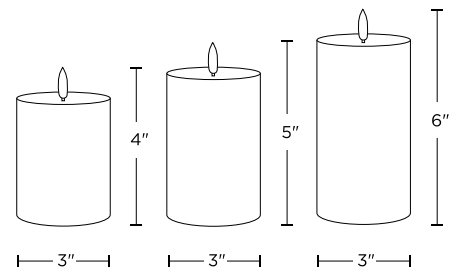

**Power Source**

2 AA Batteries Included Per Candle

**Timer Details**

4 & 8 Hour Timer Included

**Product Dimensions**

3"Dia x 4"H

3"Dia x 5"H

3"Dia x 6"H