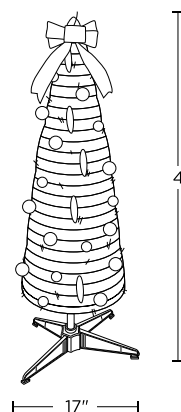

1.866.490.9358
CS@LIGHTS.COM

[VIEW ONLINE](#)